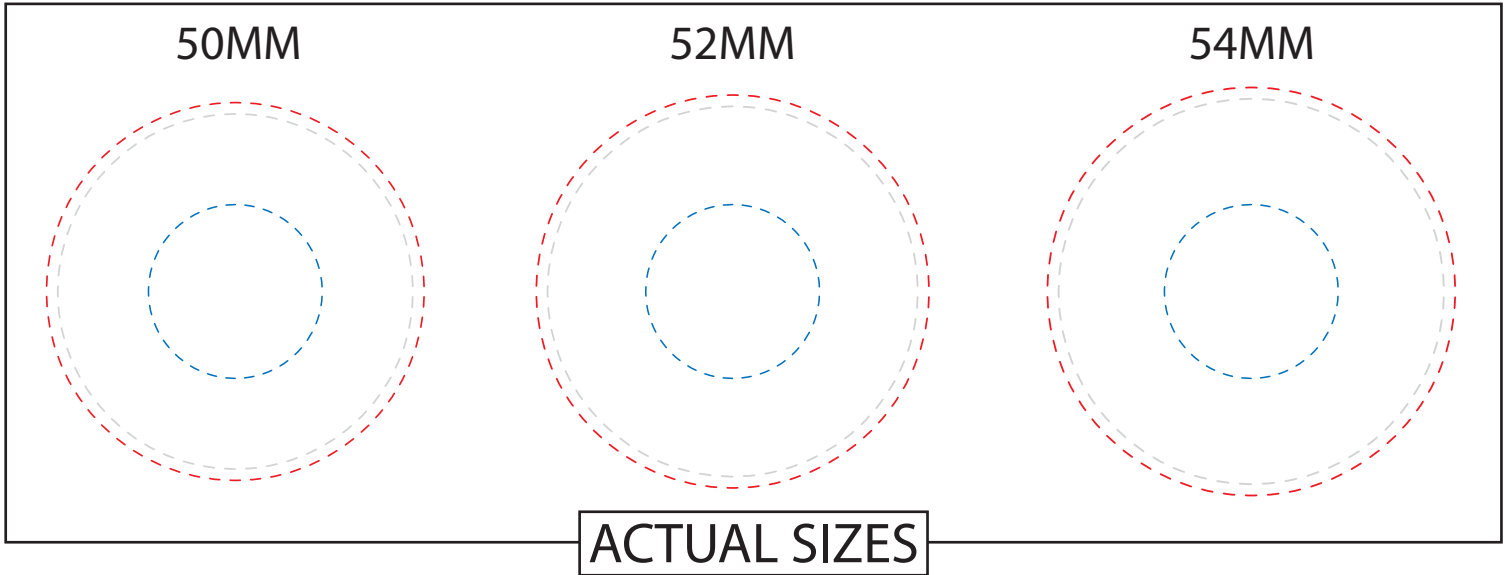

OEM Wheel Template

THESE THREE ARE ALL VARIABLE
BASED ON WHEEL SIZE

50mm
51mm
etc.